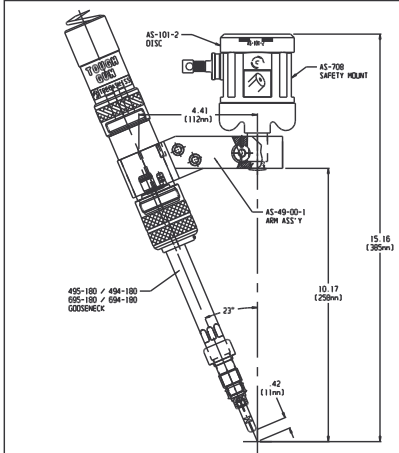

QUICK CHANGE WC CONFIGURATIONS & TOUGH GUN WC REPLACEMENTS

QUICK CHANGE WATER COOLED

TOUGH GUN WATER COOLED
(G2 STYLE SOLID MOUNT)

NOT AVAILABLE