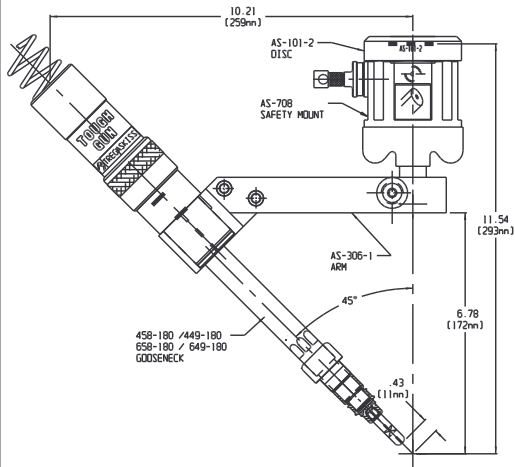

KEYED WC CONFIGURATIONS & TOUGH GUN WC REPLACEMENTS

KEYED WATER COOLED

TOUGH GUN WATER COOLED
(G2 STYLE SOLID MOUNT)

NOT AVAILABLE