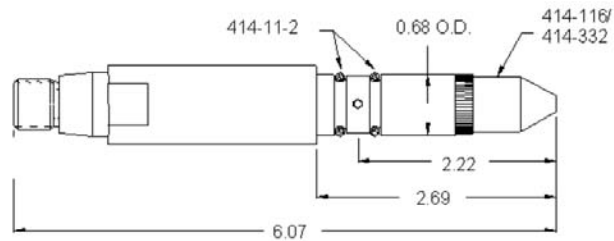

PART # 214-6 MILLER POWER PIN GUIDE CAPS

214-6-XX MILLER-STYLE LONG POWER PIN (NEW CURRENT STYLE)

- 414-11-2 O-RINGS
- 214-116 GUIDE CAP FOR .035" - 1/16" WIRE
- 214-332 GUIDE CAP FOR WIRE UP TO 3/32" WIRE
- 214-9 GUIDE CAP FOR TEFLON LINER

214-6-XX MILLER-STYLE LONG POWER PIN (OLD STYLE)

- 414-116 GUIDE CAP FOR .035" - 1/16" WIRE
- 414-332 GUIDE CAP FOR WIRE UP TO 3/32" WIRE
- 414-9 GUIDE CAP FOR TEFLON LINER