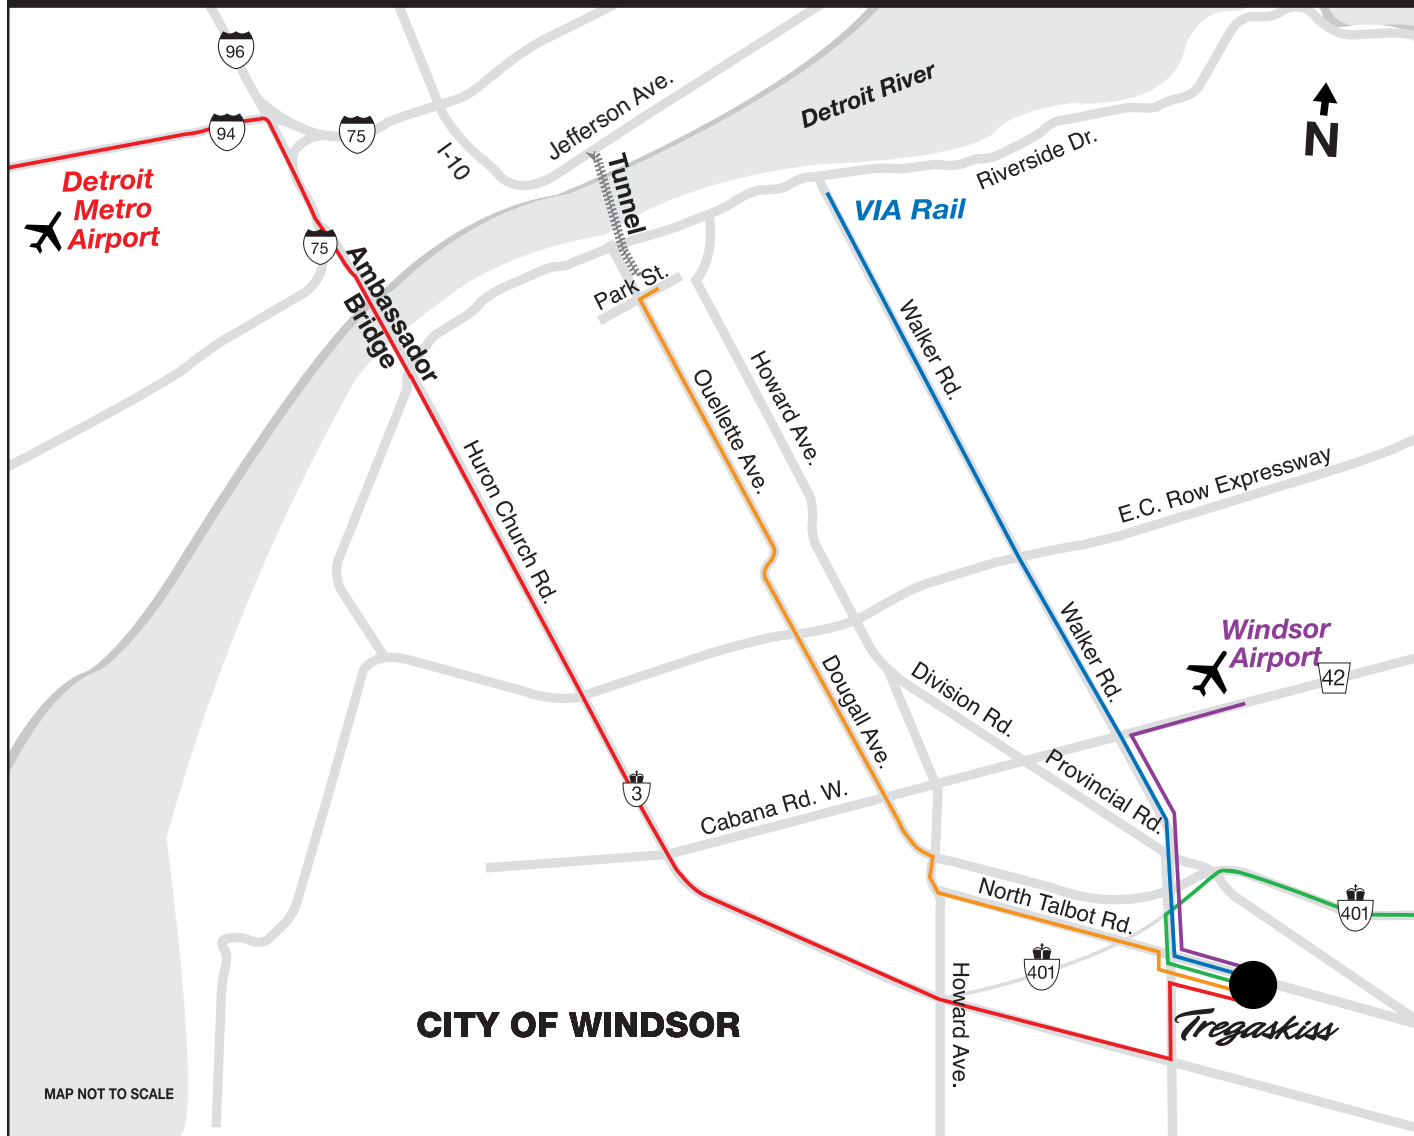

# DIRECTIONAL MAP TO TREGASKISS FROM MAJOR TRAVEL ROUTES

## FROM DETROIT METRO AIRPORT

- Follow signage to I-94 E. toward DETROIT.
- Travel approx. 15 miles to I-96 E./JEFFRIES FRWY. Merge onto I-96 and travel another 1.5 miles to exit 213B BRIDGE TO CANADA.
- Travel 1 mile to the I-75 S./I-96 S. exit toward TOLEDO.
- Travel 0.15 miles to exit number 47B, BRIDGE TO CANADA/PORTER ST.
- Turn LEFT onto PORTER ST.
- Turn RIGHT onto AMBASSADOR BRIDGE.
- In Canada, exit bridge plaza onto HURON CHURCH RD.
- Travel 7 miles to WALKER RD. Turn left on Walker Rd.
- Travel .75 miles to N. TALBOT RD. Turn right. Tregaskiss is on the left.

## FROM TUNNEL

- Turn left out of tunnel plaza onto Park St.
- Turn left onto Ouellette Ave.
- Continue along Ouellette Ave. which will become Dougall Ave.
- Stay in extreme right lane to Howard Ave. exit
- Turn left on North Talbot Rd.
- Tregaskiss is on the left hand side of the road

## FROM VIA RAIL

- Turn left out of parking lot onto Walker Rd.
- Travel along Walker Rd.
- Turn left onto North Talbot Rd.
- Tregaskiss is on the left hand side of the road