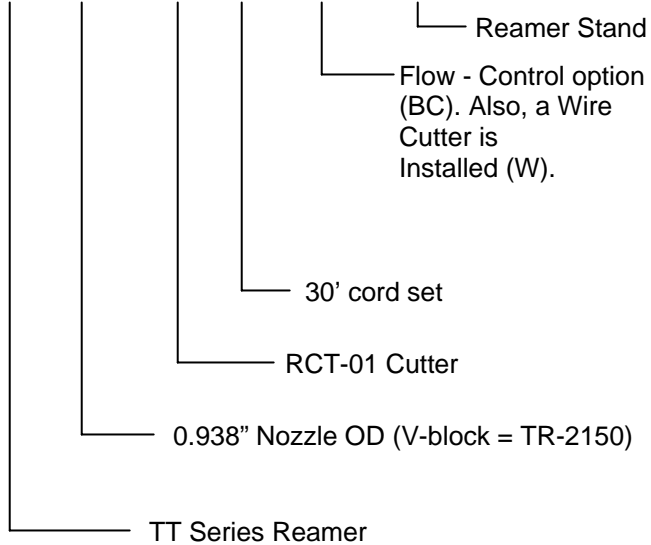

TOUGH GUN® REAMER - ORDERING INFORMATION

Building a TOUGH GUN REAMER part number

TT - XXXX - XX - X - XX - XX

Order Number Examples:

TT - 0938 - 01 - 3 - CW - 10

TT - 1060 - 01 - 5 - SW - 12