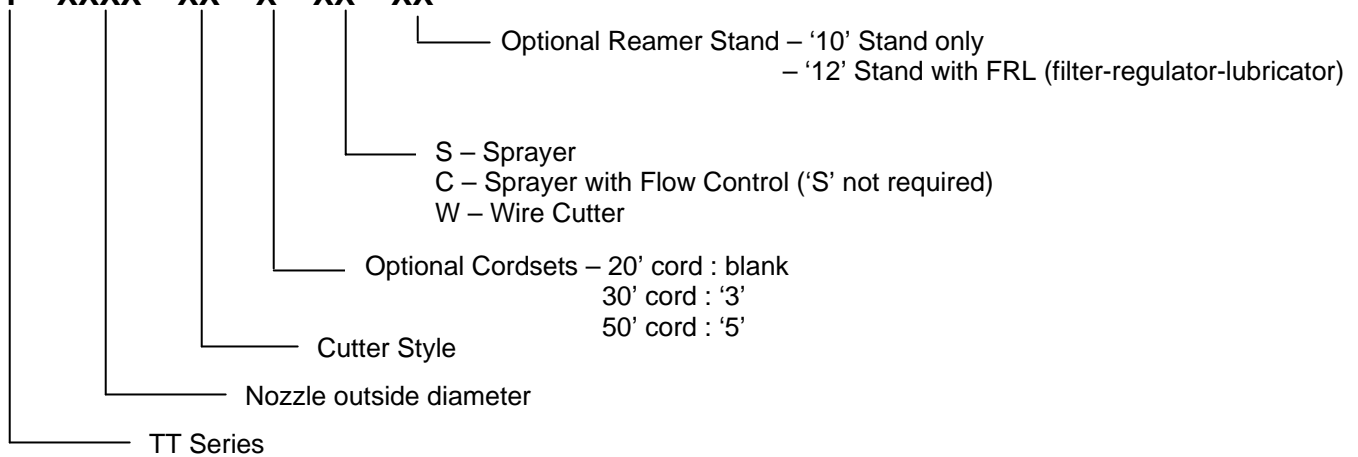

TOUGH GUN® REAMER - ORDERING INFORMATION

Building a TOUGH GUN REAMER part number

TT - XXXX - XX - X - XX - XX

Order Number Examples:

TT - 0938 - 01 - 3 - CW - 10

TT - 1060 - 01 - 5 - SW - 12