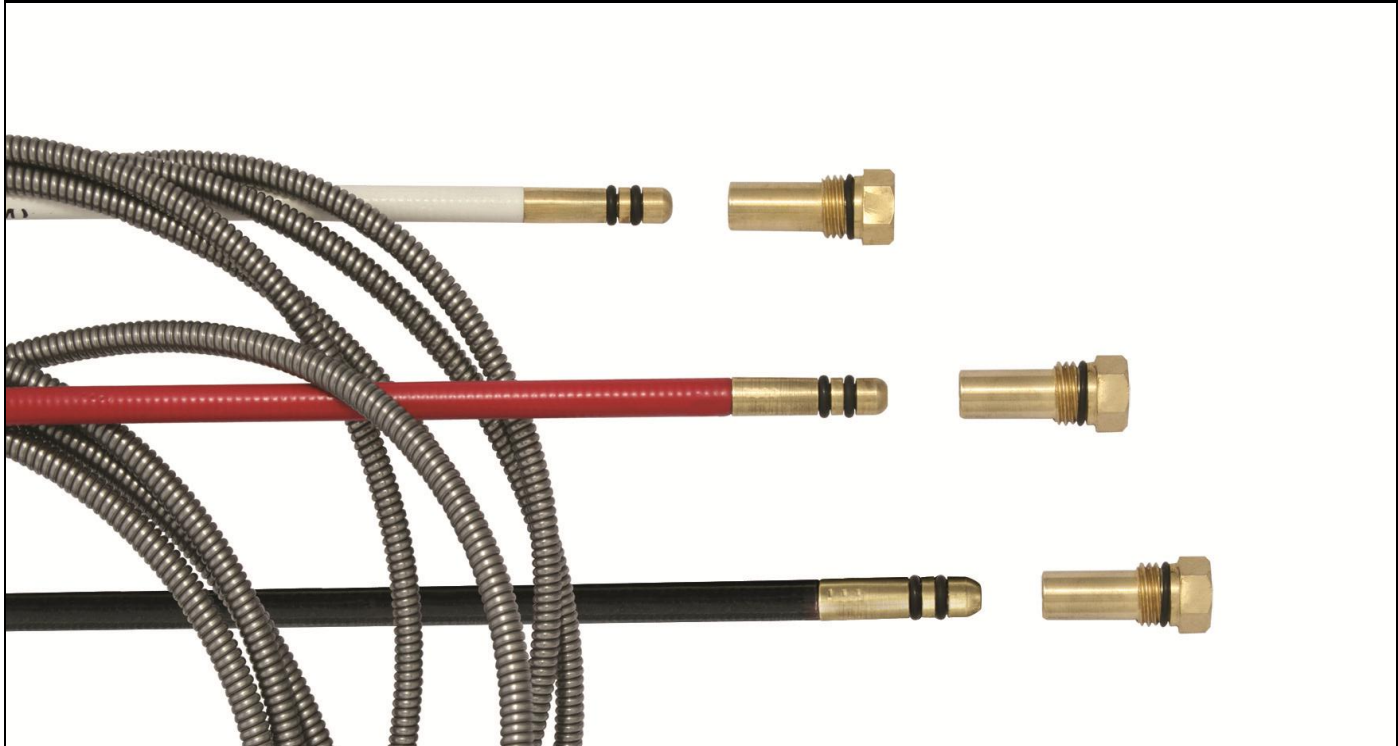

QUICK LOAD™ LINERS

WIRE SIZE	QUICK LOAD LINER	REPLACES CONVENTIONAL LINER	DESCRIPTION	LENGTH	I.D.
.023"	415-23-15Q	415-23-15	HIGH CARBON STEEL - ROUND WOUND	16.5'	.050"
.030"	415-30-6Q	415-30-6	HIGH CARBON STEEL - ROUND WOUND	7.5'	.062"
.030"	415-30-15Q	415-30-15	HIGH CARBON STEEL - ROUND WOUND	16.5'	.062"
.035" - .045"	415-35-6Q	415-35-6	HIGH CARBON STEEL - ROUND WOUND	7.5'	.075"
.035" - .045"	415-35-10Q	415-35-10	HIGH CARBON STEEL - ROUND WOUND	11.5'	.075"
.035" - .045"	415-35-15Q	415-35-15	HIGH CARBON STEEL - ROUND WOUND	16.5'	.075"
.035" - .045"	415-35-25Q	415-35-25	HIGH CARBON STEEL - ROUND WOUND	26.5'	.075"
.045" - 1/16"	415-116-6Q	415-116-6	HIGH CARBON STEEL - ROUND WOUND	7.5'	.089"
.045" - 1/16"	415-116-10Q	415-116-10	HIGH CARBON STEEL - ROUND WOUND	11.5'	.089"
.045" - 1/16"	415-116-15Q	415-116-15	HIGH CARBON STEEL - ROUND WOUND	16.5'	.089"
.045" - 1/16"	415-116-25Q	415-116-25	HIGH CARBON STEEL - ROUND WOUND	26.5'	.089"
1/16" - 5/64"	415-564-6Q	415-564-6	HIGH CARBON STEEL - ROUND WOUND	7.5'	.097"
1/16" - 5/64"	415-564-15Q	415-564-15	HIGH CARBON STEEL - ROUND WOUND	16.5'	.097"
1/16" - 5/64"	415-564-25Q	415-564-25	HIGH CARBON STEEL - ROUND WOUND	26.5'	.097"
.078" - 3/32"	415-332-6Q	415-332-6	HIGH CARBON STEEL - FLAT WOUND	7.5'	.125"
.078" - 3/32"	415-332-15Q	415-332-15	HIGH CARBON STEEL - FLAT WOUND	16.5'	.125"
.078" - 3/32"	415-332-25Q	415-332-25	HIGH CARBON STEEL - FLAT WOUND	26.5'	.125"
LINER RETAINERS – REQUIRED FOR INITIAL INSTALLATION (SOLD SEPARATELY)					
.030" - 5/64"	415-26	N/A	QUICK LOAD™ LINER RETAINER - TREGASKISS GUNS		
.078" - 3/32"	415-24	N/A	QUICK LOAD™ LINER RETAINER - TREGASKISS GUNS		
.030" - 5/64"	415-37	N/A	QUICK LOAD™ LINER RETAINER - MOST TWECO GUNS		